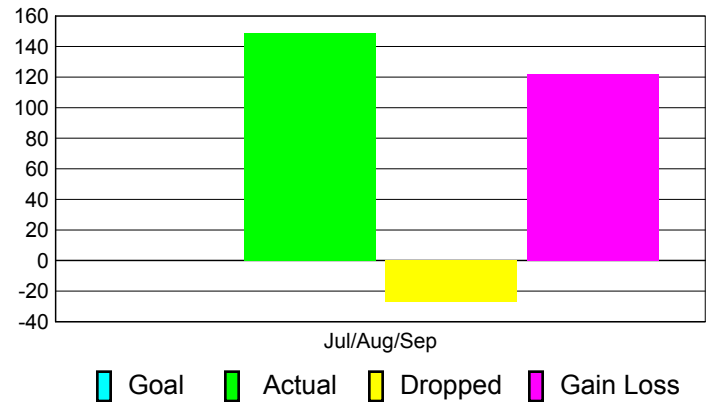

### YTD Status Quo Clubs 2011-2012

Status Quo Clubs Compared to Status Quo Members

## MEMBERSHIP

**Membership Results**  
2011-2012

**Membership**  
2010-2011

Month	Net Memb Goal	Actual New Memb	Actual Dropped Memb	Gain/Loss of Memb	Gain/Loss of Memb
Jul/Aug/Sep		149	-27	122	66
<b>Totals</b>		<b>149</b>	<b>-27</b>	<b>122</b>	<b>66</b>

### Membership Results 2011-2012

Goal, New, Dropped, Gain/Loss

### Comparison of Membership Gain/Loss

Current Year Compared to the Previous Year