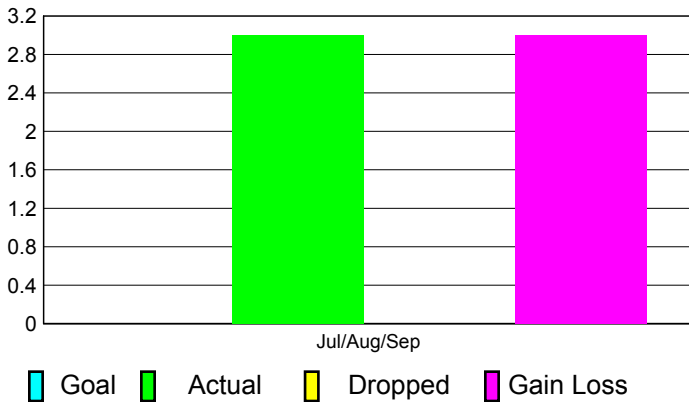

## CLUBS

**Club Results**  
2011-2012

**Clubs**  
2010-2011

Month	New Club Goal	Actual New Clubs	Actual Dropped Clubs	Gain/Loss of Clubs	Gain/Loss of Clubs
Jul/Aug/Sep		3	0	3	0
<b>Totals</b>		<b>3</b>	<b>0</b>	<b>3</b>	<b>0</b>

### Club Results 2011-2012

Goal, New, Dropped, Gain/Loss

### Comparison of Club Gain/Loss

Current Year Compared to the Previous Year