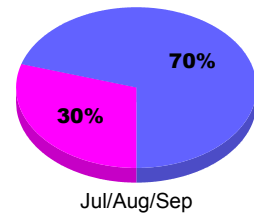

Jul/Aug/Sep

Male Female